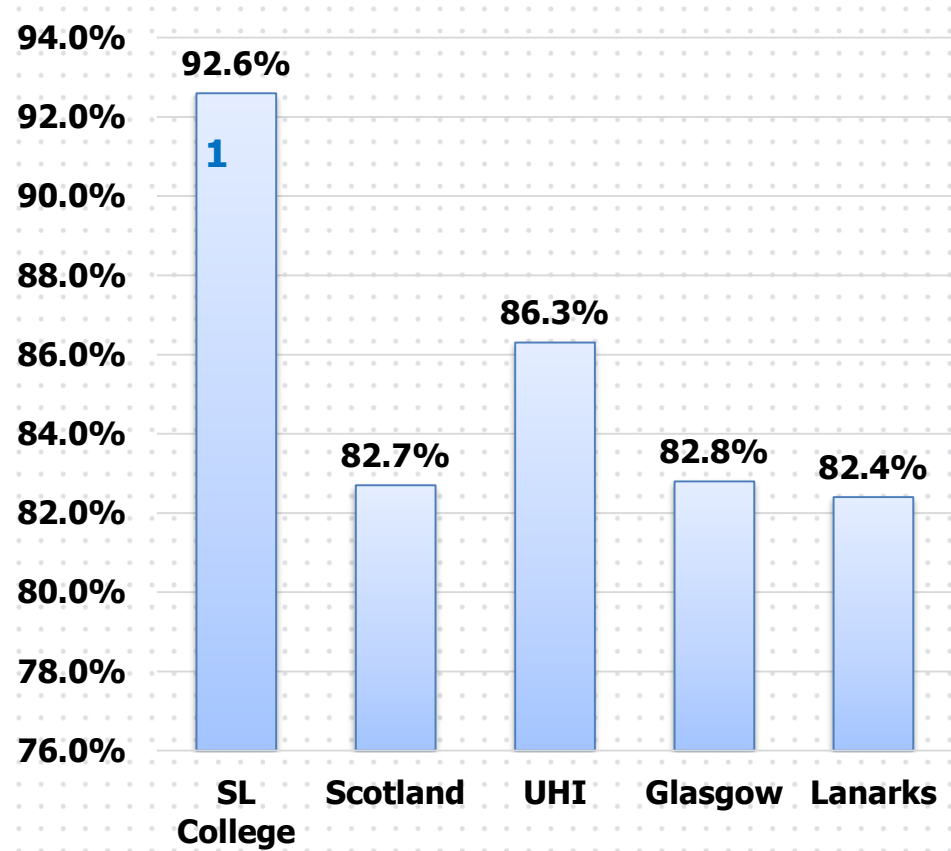

FE full-time attainment

HE full-time attainment

Part-time programmes

FE part-time attainment

HE part-time attainment

Students from the most disadvantaged backgrounds

Students from the most disadvantaged backgrounds

Care Experienced learners

Positive destinations.... value for money

Positive Destinations

Into employment

Value for money...

Cost per credit 2016-17

Questions

8 March 2018