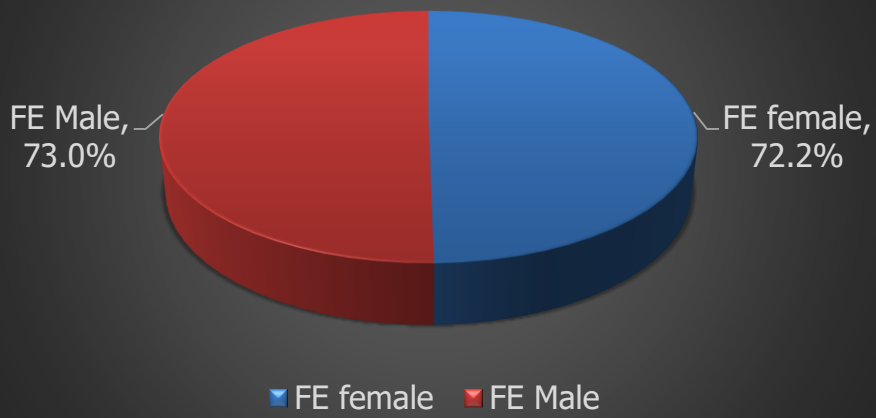

Attainment Data 2016-17

Tables published by SFC - 27 Feb 2018

South
Lanarkshire
College
East Kilbride

Female and male attainment -

South Lanarkshire College

Scotland

Lanarkshire Av.

Female and male attainment -

South Lanarkshire College

■ HE Female ■ HE Male

Scotland

■ HE Female ■ HE Male

Lanarkshire Av.

■ HE Female ■ HE Male

Credit target and TQFE

Full-time programmes