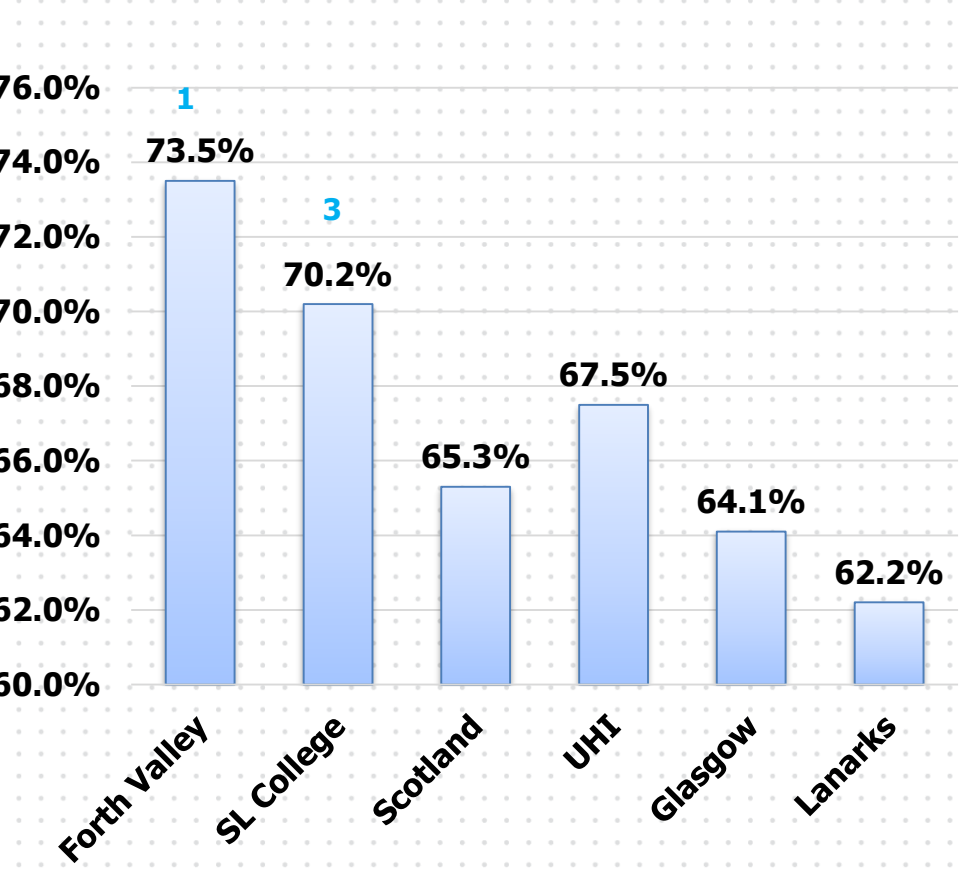

Attainment Data 2016-17

Tables published by SFC - 27 Feb 2018

South
Lanarkshire
College
East Kilbride

Female and male attainment -

South Lanarkshire College

Scotland

Lanarkshire Av.

Female and male attainment -

South Lanarkshire College

■ HE Female ■ HE Male

Scotland

■ HE Female ■ HE Male

Lanarkshire Av.

■ HE Female ■ HE Male

Credit target and TQFE

Full-time programmes

FE full-time attainment

HE full-time attainment

Part-time programmes

FE part-time attainment

HE part-time attainment

Students from the most disadvantaged backgrounds

Students from the most disadvantaged backgrounds