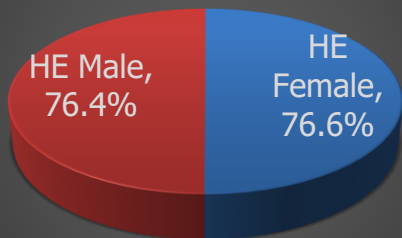

Attainment Data 2016-17

Tables published by SFC - 27 Feb 2018

South
Lanarkshire
College
East Kilbride

Female and male attainment -

South Lanarkshire College

Scotland

Lanarkshire Av.

Female and male attainment -

South Lanarkshire College

■ HE Female ■ HE Male

Scotland

■ HE Female ■ HE Male

Lanarkshire Av.

■ HE Female ■ HE Male

Credit target and TQFE

Full-time programmes