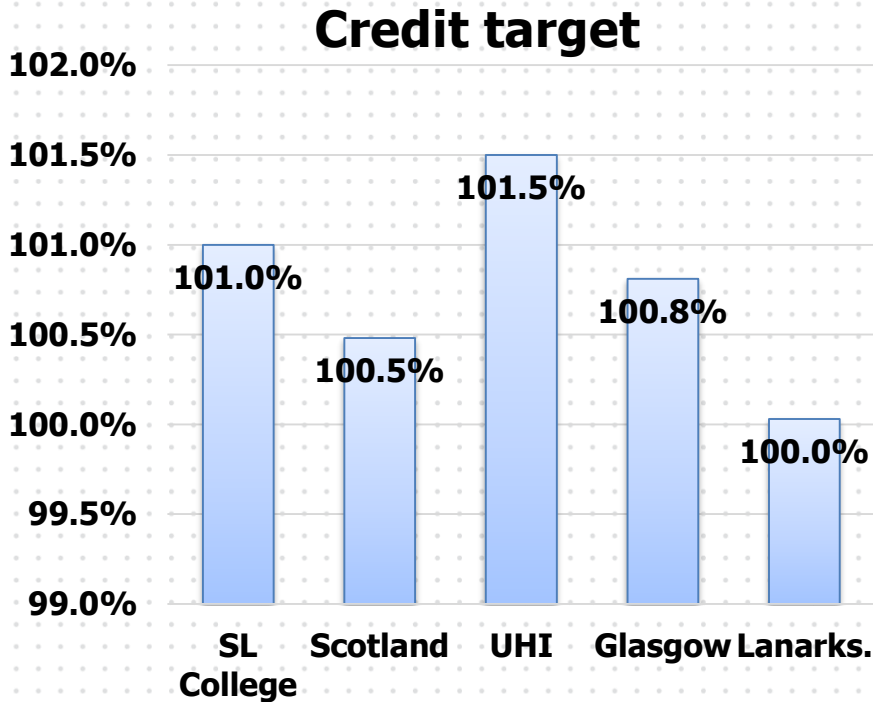

South Lanarkshire College

■ HE Female ■ HE Male

Scotland

■ HE Female ■ HE Male

Lanarkshire Av.

■ HE Female ■ HE Male

Credit target and TQFE

Full-time programmes

FE full-time attainment

HE full-time attainment

Part-time programmes

FE part-time attainment

HE part-time attainment

Students from the most disadvantaged backgrounds

Students from the most disadvantaged backgrounds