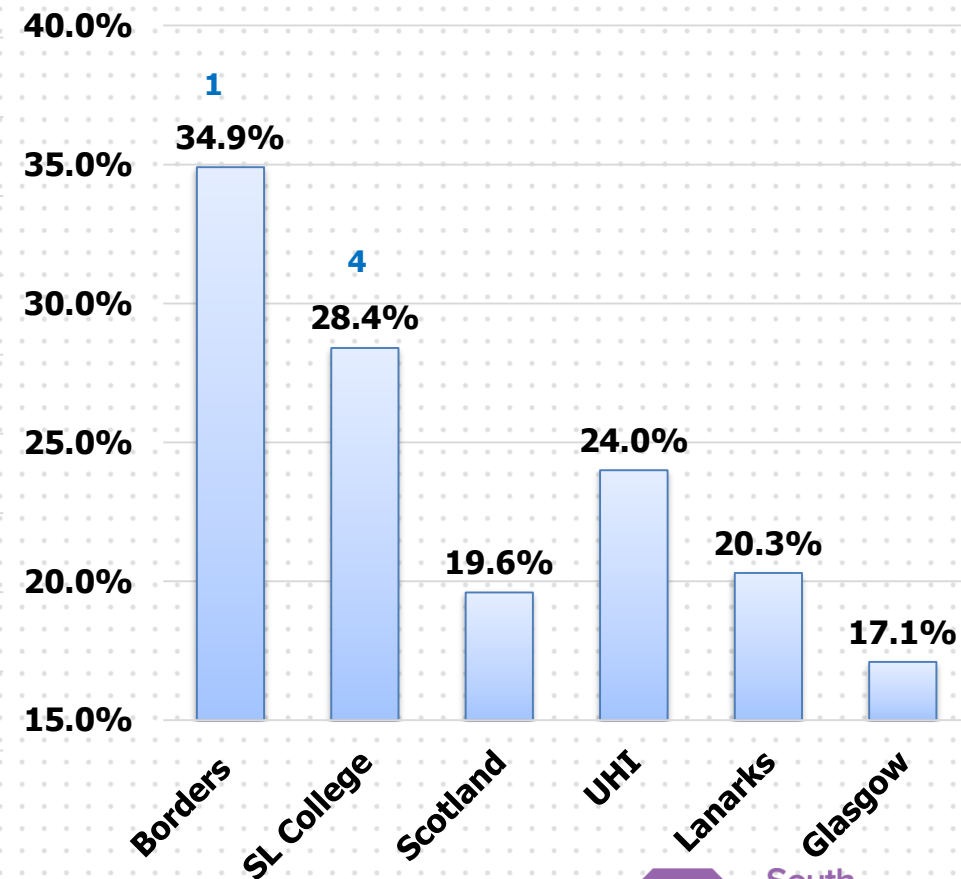

FE full-time attainment

HE full-time attainment

Part-time programmes

FE part-time attainment

HE part-time attainment

Students from the most disadvantaged backgrounds

Students from the most disadvantaged backgrounds

Care Experienced learners

Positive destinations.... value for money

Positive Destinations

Into employment

Value for money...

Cost per credit 2016-17

Questions

8 March 2018

South
Lanarkshire
College

East Kilbride

12th August 2014

South
Lanarkshire
College

East Kilbride