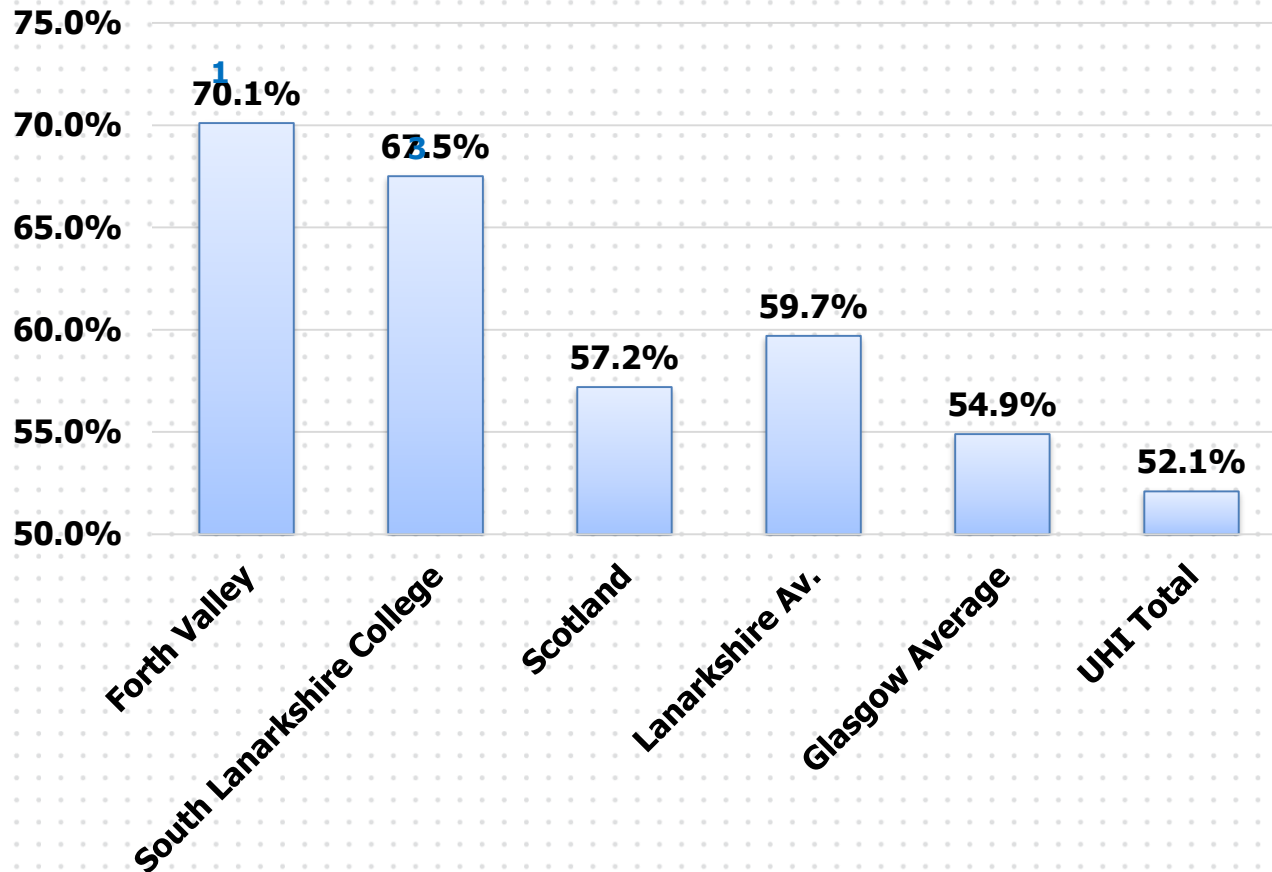

South Lanarkshire College

■ HE Female ■ HE Male

Scotland

■ HE Female ■ HE Male

Lanarkshire Av.

■ HE Female ■ HE Male

Credit target and TQFE

Full-time programmes

FE full-time attainment

HE full-time attainment

Part-time programmes

FE part-time attainment

HE part-time attainment

Students from the most disadvantaged backgrounds

Students from the most disadvantaged backgrounds

Care Experienced learners

Positive destinations.... value for money

Positive Destinations

Into employment

Value for money...

Cost per credit 2016-17

Questions

8 March 2018