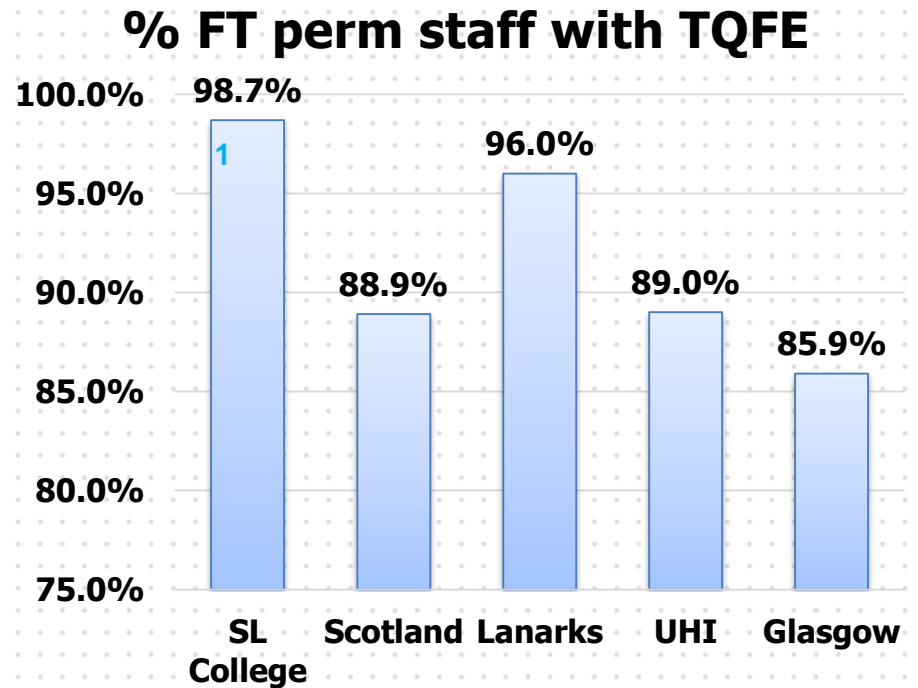

South Lanarkshire College

■ HE Female ■ HE Male

Scotland

■ HE Female ■ HE Male

Lanarkshire Av.

■ HE Female ■ HE Male

Credit target and TQFE

Full-time programmes

FE full-time attainment

HE full-time attainment

Part-time programmes

FE part-time attainment

HE part-time attainment

Students from the most disadvantaged backgrounds

Students from the most disadvantaged backgrounds