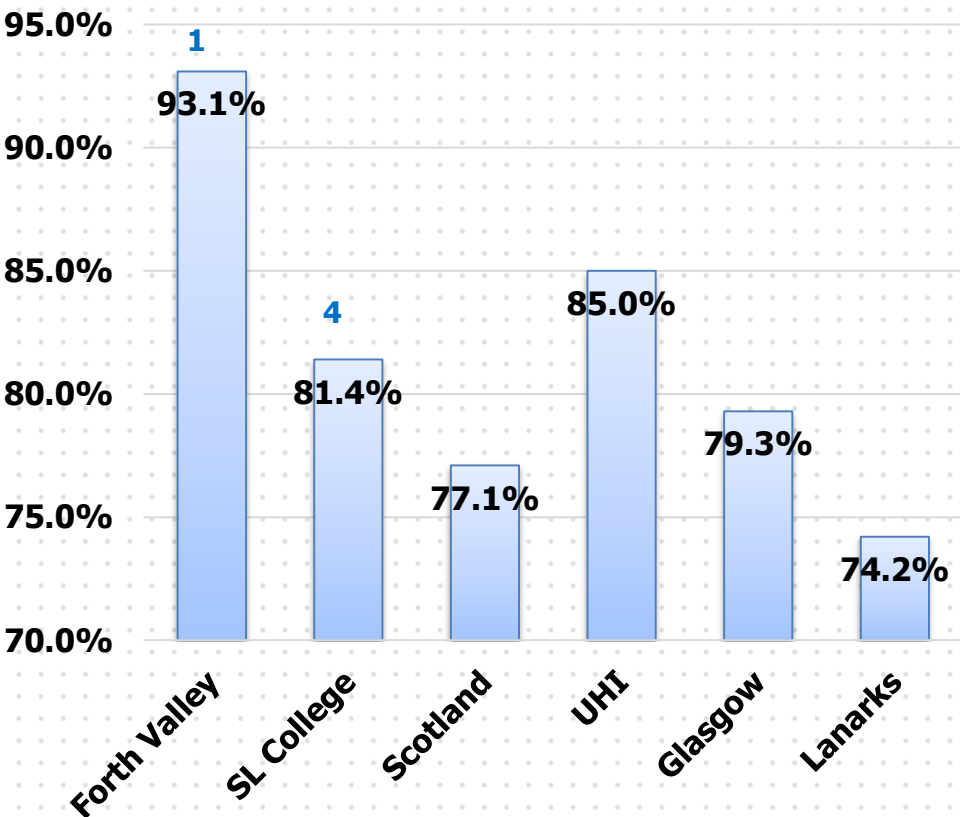

South Lanarkshire College

■ HE Female ■ HE Male

Scotland

■ HE Female ■ HE Male

Lanarkshire Av.

■ HE Female ■ HE Male

Credit target and TQFE

Full-time programmes

FE full-time attainment

HE full-time attainment

Part-time programmes

FE part-time attainment

HE part-time attainment

Students from the most disadvantaged backgrounds

Students from the most disadvantaged backgrounds

Care Experienced learners

Positive destinations.... value for money

Positive Destinations

Into employment

Value for money...

Cost per credit 2016-17

Questions

8 March 2018