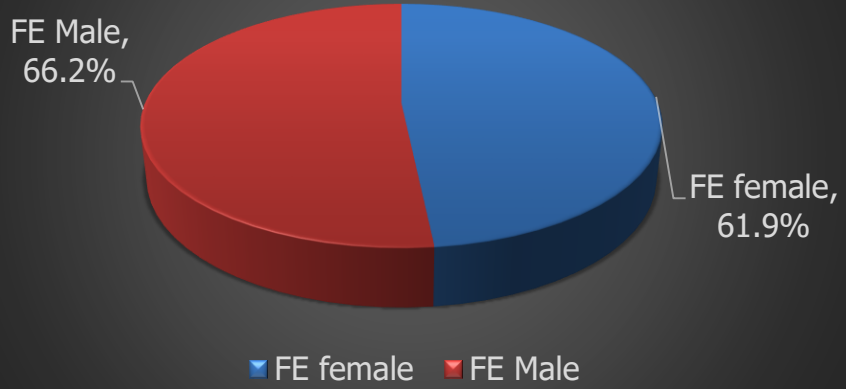

Attainment Data 2016-17

Tables published by SFC - 27 Feb 2018

South
Lanarkshire
College
East Kilbride

Female and male attainment -

South Lanarkshire College

Scotland

Lanarkshire Av.

Female and male attainment -

South Lanarkshire College

■ HE Female ■ HE Male

Scotland

■ HE Female ■ HE Male

Lanarkshire Av.

■ HE Female ■ HE Male

Credit target and TQFE

Full-time programmes

FE full-time attainment

HE full-time attainment

Part-time programmes

FE part-time attainment

HE part-time attainment

Students from the most disadvantaged backgrounds

Students from the most disadvantaged backgrounds