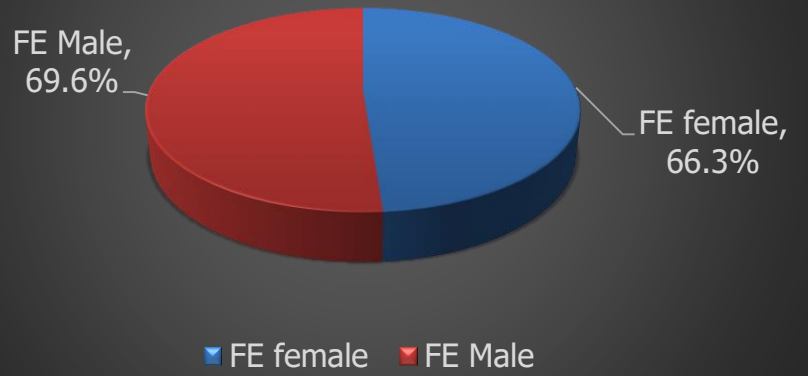

Attainment Data 2016-17

Tables published by SFC - 27 Feb 2018

South
Lanarkshire
College
East Kilbride

Female and male attainment -

South Lanarkshire College

Scotland

Lanarkshire Av.

Female and male attainment -

South Lanarkshire College

■ HE Female ■ HE Male

Scotland

■ HE Female ■ HE Male

Lanarkshire Av.

■ HE Female ■ HE Male

Credit target and TQFE

Full-time programmes

FE full-time attainment

HE full-time attainment

Part-time programmes

FE part-time attainment

HE part-time attainment

Students from the most disadvantaged backgrounds

Students from the most disadvantaged backgrounds