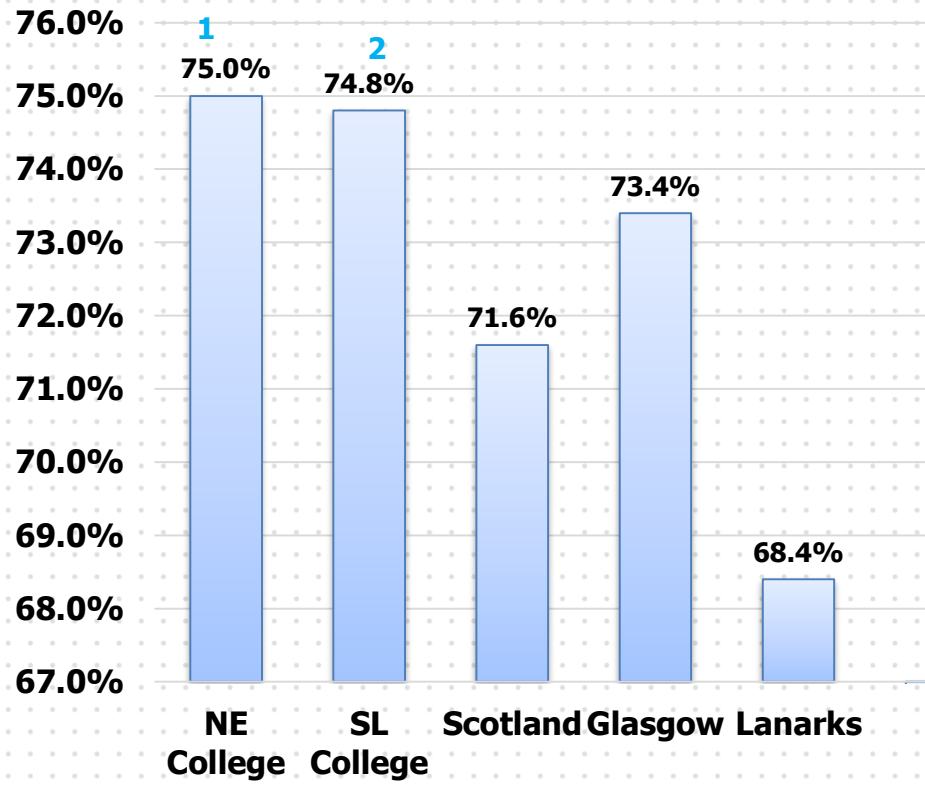

Attainment Data 2016-17

Tables published by SFC - 27 Feb 2018

South
Lanarkshire
College
East Kilbride

Female and male attainment -

South Lanarkshire College

Scotland

Lanarkshire Av.

Female and male attainment -

South Lanarkshire College

■ HE Female ■ HE Male

Scotland

■ HE Female ■ HE Male

Lanarkshire Av.

■ HE Female ■ HE Male

Credit target and TQFE

Full-time programmes

FE full-time attainment

HE full-time attainment

Part-time programmes

FE part-time attainment

HE part-time attainment

Students from the most disadvantaged backgrounds

Students from the most disadvantaged backgrounds