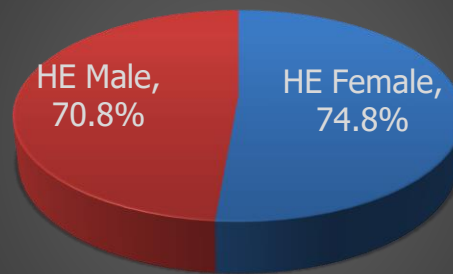

Attainment Data 2016-17

Tables published by SFC - 27 Feb 2018

South
Lanarkshire
College
East Kilbride

Female and male attainment -

South Lanarkshire College

Scotland

Lanarkshire Av.

Female and male attainment -

South Lanarkshire College

■ HE Female ■ HE Male

Scotland

■ HE Female ■ HE Male

Lanarkshire Av.

■ HE Female ■ HE Male

Credit target and TQFE

Full-time programmes