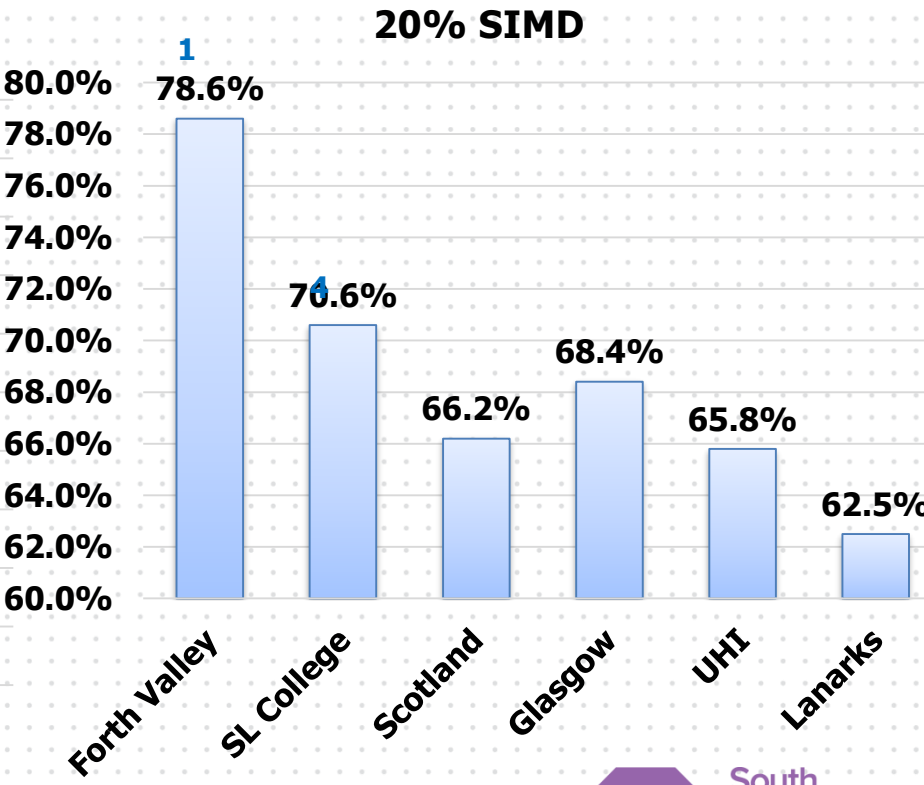

South Lanarkshire College

■ HE Female ■ HE Male

Scotland

■ HE Female ■ HE Male

Lanarkshire Av.

■ HE Female ■ HE Male

Credit target and TQFE

Full-time programmes

FE full-time attainment

HE full-time attainment

Part-time programmes

FE part-time attainment

HE part-time attainment

Students from the most disadvantaged backgrounds

Students from the most disadvantaged backgrounds

Care Experienced learners

Positive destinations.... value for money

Positive Destinations

Into employment

Value for money...

Cost per credit 2016-17

Questions

8 March 2018