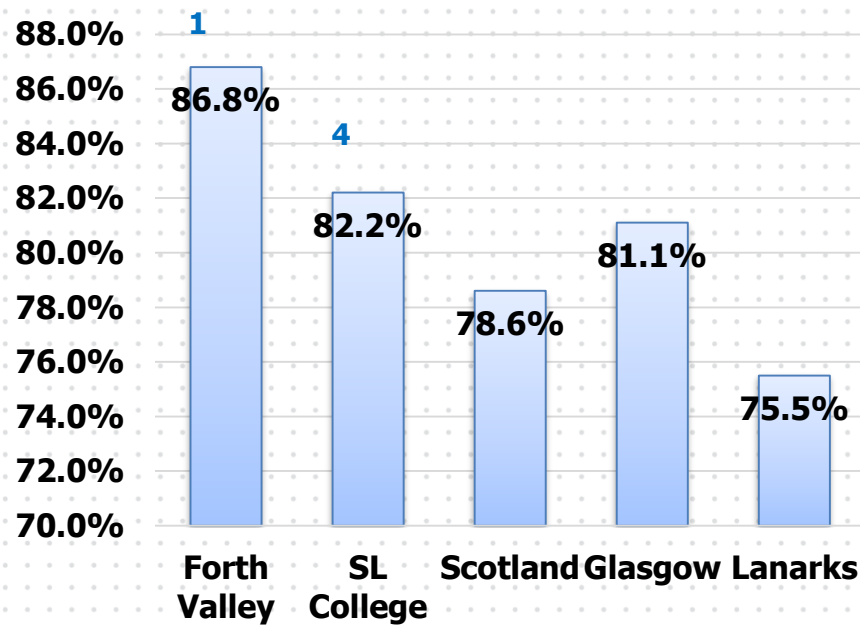

South Lanarkshire College

■ HE Female ■ HE Male

Scotland

■ HE Female ■ HE Male

Lanarkshire Av.

■ HE Female ■ HE Male

Credit target and TQFE

Full-time programmes

FE full-time attainment

HE full-time attainment

Part-time programmes

FE part-time attainment

HE part-time attainment

Students from the most disadvantaged backgrounds

Students from the most disadvantaged backgrounds

Care Experienced learners

Positive destinations.... value for money

Positive Destinations

Into employment

Value for money...

Cost per credit 2016-17

Questions

8 March 2018