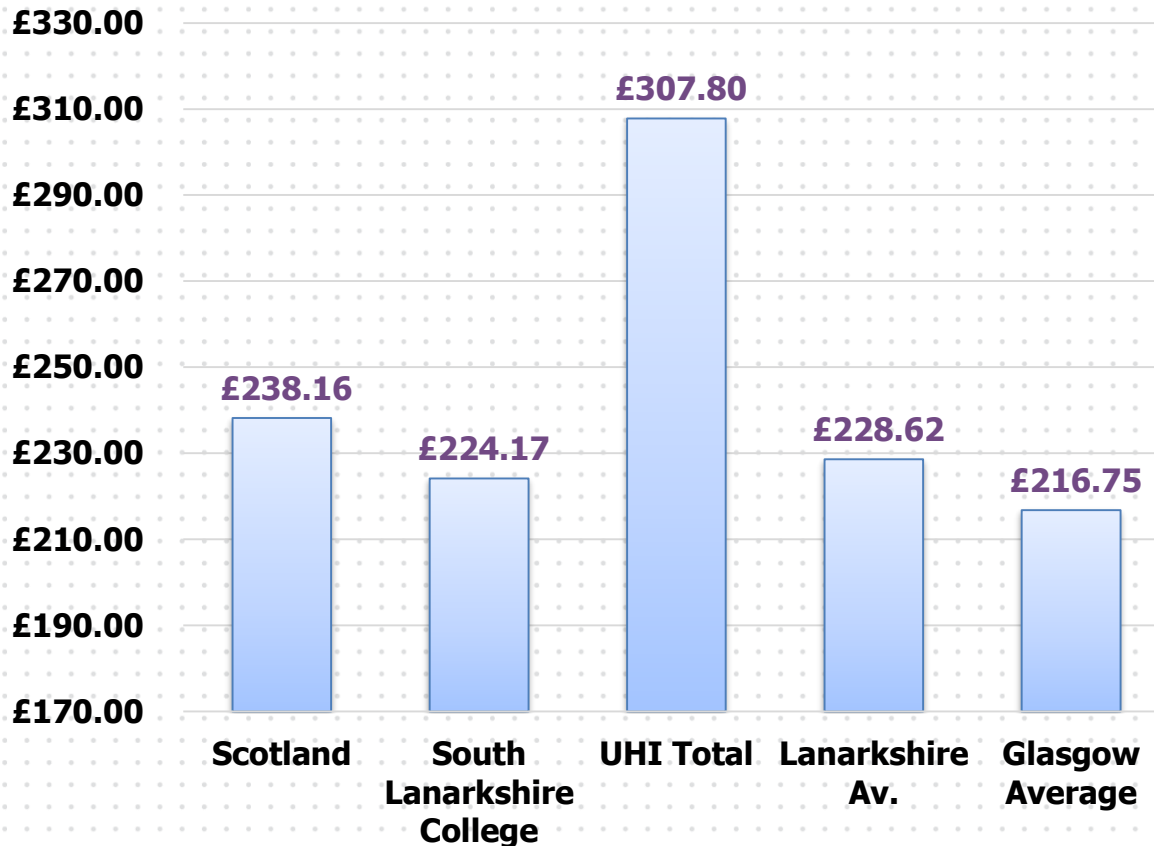

Care Experienced learners

Positive destinations.... value for money

Positive Destinations

Into employment

Value for money...

Cost per credit 2016-17

Questions

8 March 2018