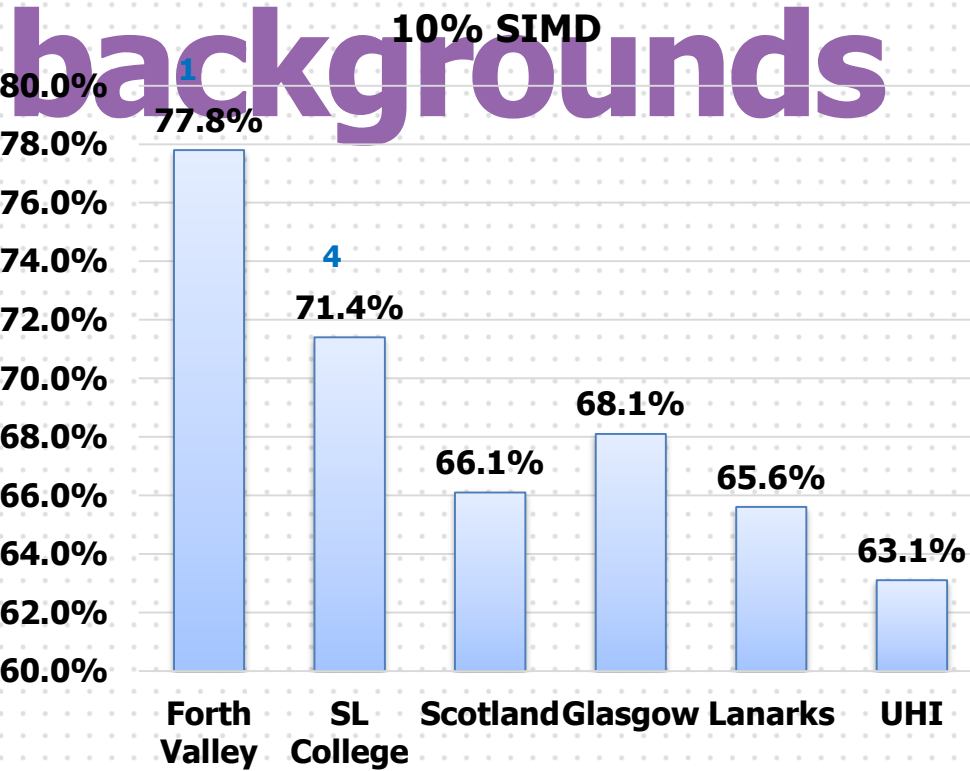

South Lanarkshire College

■ HE Female ■ HE Male

Scotland

■ HE Female ■ HE Male

Lanarkshire Av.

■ HE Female ■ HE Male

Credit target and TQFE

Full-time programmes

FE full-time attainment

HE full-time attainment

Part-time programmes

FE part-time attainment

HE part-time attainment

Students from the most disadvantaged backgrounds

Students from the most disadvantaged backgrounds