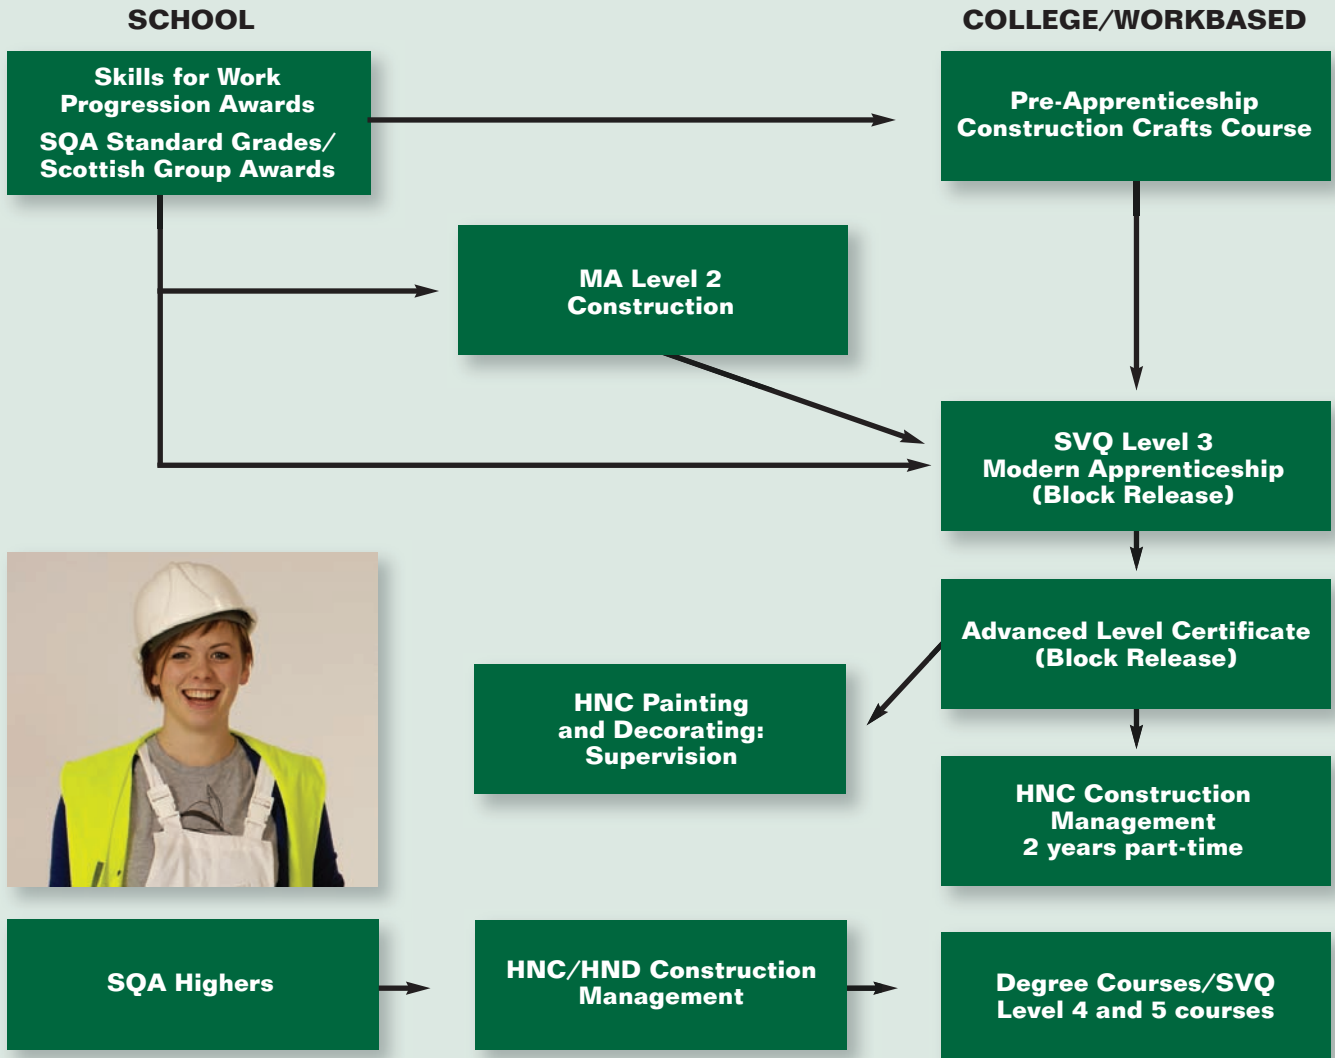

Progression within Construction

The Faculty of Construction is developing strong links with Glasgow Caledonian University. Glasgow Caledonian is a dynamic university with more than 14,000 students. Part of the university is the School of Built Environment with which South Lanarkshire

College East Kilbride has developed strong articulation links. Suitable HND Construction Management students can progress to the third year of the BSC in Construction Management. Glasgow Caledonian is also providing Continuous Professional Development programmes for South Lanarkshire College East Kilbride.